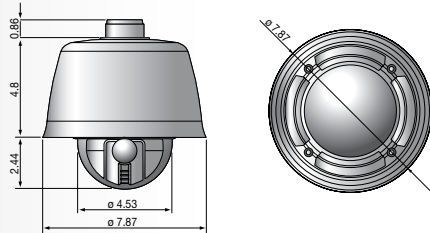

SCC-C7325

Anti-Vandal, Cold Weather Resistant,
10X Zoom Mini SmartDome™ Camera

Dimensions (unit : in)

Front/Rear Panel

Summary

The SCC-C7325 Mini SmartDome™ camera has a 10X optical zoom and a 10X digital zoom, allowing a total zoom of 100X. The SCC-C7325 is easy to install, vandal and cold weather resistant, and works great in a retail environment.