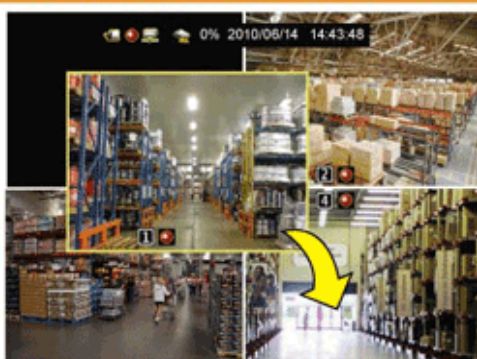

Soft Channel Swap via mouse drag-and-drop